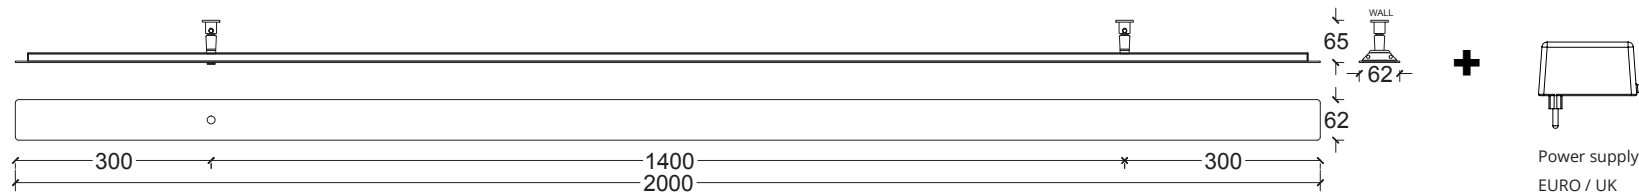

240V
LED
Wattage: 20 Watts
Lumens: 1345 Lumens
Color Temperature: 2700
CRI: +93
Life Hours: 50,000

ANOUR | DIVAR
150 cm

SERIES
Divar

PRODUCT
150

LEAD TIME
4-6 weeks

WEIGHT
3,3 kg*

PACKAGE WEIGHT
4,4 kg*

*Approximate values

240V
LED
Wattage: 30 Watts
Lumens: 2050 Lumens
Color Temperature: 2700
CRI: +93
Life Hours: 50,000

ANOUR | DIVAR
200 cm

SERIES
Divar

PRODUCT
200

LEAD TIME
4-6 weeks

WEIGHT
4,2 kg*

PACKAGE WEIGHT
5,7 kg*

*Approximate values