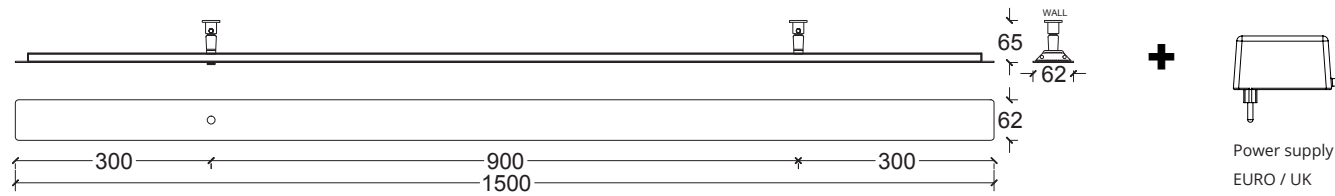

240V
LED
Wattage: 10 Watts
Lumens: 600 Lumens
Color Temperature: 2700
CRI: +93
Life Hours: 50,000

ANOUR | DIVAR
100 cm

Power supply
EURO / UK

SERIES
Divar

PRODUCT
100

LEAD TIME
4-6 weeks

WEIGHT
2,2 kg*

PACKAGE WEIGHT
3,1 kg*

240V
LED
Wattage: 20 Watts
Lumens: 1345 Lumens
Color Temperature: 2700
CRI: +93
Life Hours: 50,000

ANOUR | DIVAR
150 cm

SERIES
Divar

PRODUCT
150

LEAD TIME
4-6 weeks

WEIGHT
3,3 kg*

PACKAGE WEIGHT
4,4 kg*

*Approximate values