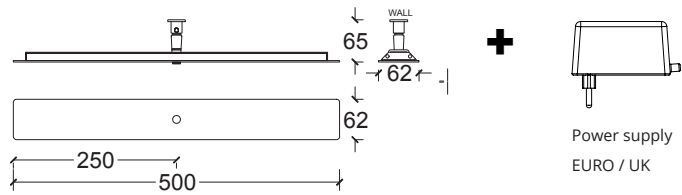

ANOUR | DIVAR

Specifications

ANOUR | DIVAR
50 cm

SERIES
Divar

PRODUCT
50

LEAD TIME
4-6 weeks

WEIGHT
1,2 kg*

PACKAGE WEIGHT
1,8 kg*

240V
LED
Wattage: 10 Watts
Lumens: 600 Lumens
Color Temperature: 2700
CRI: +93
Life Hours: 50,000

ANOUR | DIVAR
100 cm

Power supply
EURO / UK

SERIES
Divar

PRODUCT
100

LEAD TIME
4-6 weeks

WEIGHT
2,2 kg*

PACKAGE WEIGHT
3,1 kg*