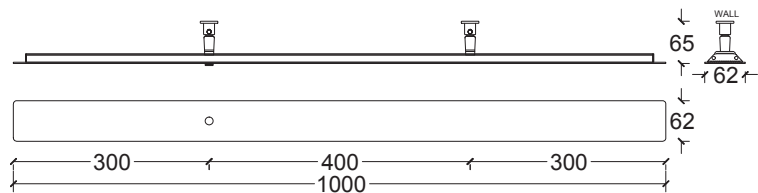

ANOUR | DIVAR

Specifications

ANOUR | DIVAR
50 cm

SERIES
Divar

PRODUCT
50

LEAD TIME
4-6 weeks

WEIGHT
1,2 kg*

PACKAGE WEIGHT
1,8 kg*

240V
LED
Wattage: 10 Watts
Lumens: 600 Lumens
Color Temperature: 2700
CRI: +93
Life Hours: 50,000

ANOUR | DIVAR
100 cm

Power supply
EURO / UK

SERIES
Divar

PRODUCT
100

LEAD TIME
4-6 weeks

WEIGHT
2,2 kg*

PACKAGE WEIGHT
3,1 kg*

240V
LED
Wattage: 20 Watts
Lumens: 1345 Lumens
Color Temperature: 2700
CRI: +93
Life Hours: 50,000

ANOUR | DIVAR
150 cm

SERIES
Divar

PRODUCT
150

LEAD TIME
4-6 weeks

WEIGHT
3,3 kg*

PACKAGE WEIGHT
4,4 kg*

*Approximate values