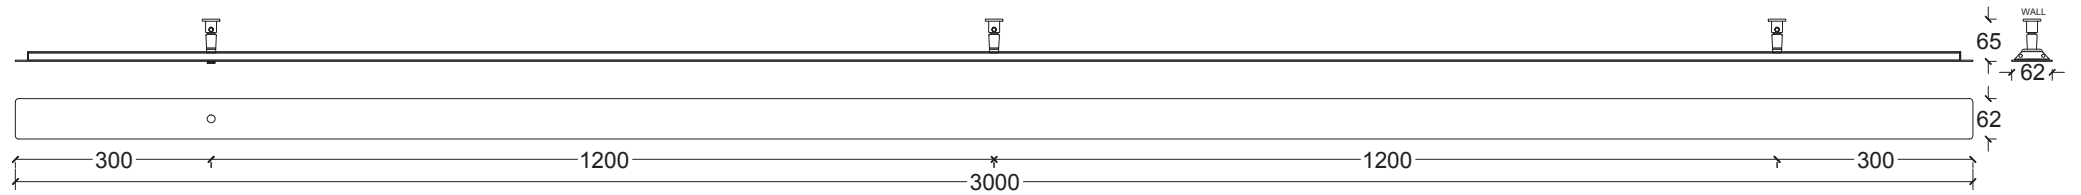

240V
LED
Wattage: 50 Watts
Lumens: 3470 Lumens
Color Temperature: 2700
CRI: +93
Life Hours: 50,000

ANOUR | DIVAR
300 cm

SERIES
Divar

PRODUCT
300

LEAD TIME
4-6 weeks

WEIGHT
6,2 kg*

PACKAGE WEIGHT
8,6 kg*

*Approximate values