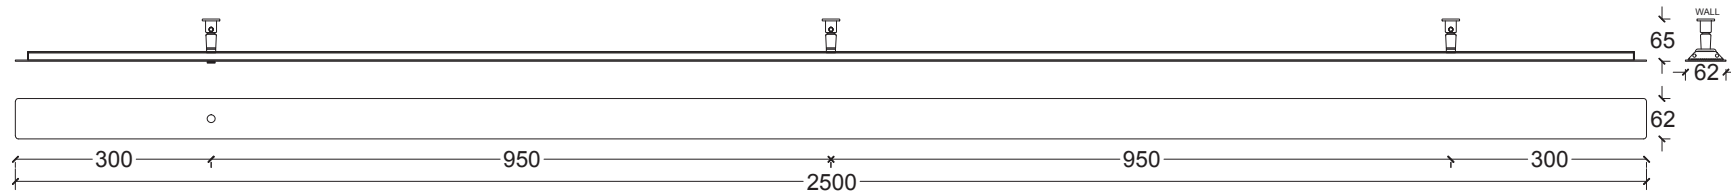

240V
LED
Wattage: 30 Watts
Lumens: 2050 Lumens
Color Temperature: 2700
CRI: +93
Life Hours: 50,000

ANOUR | DIVAR
200 cm

SERIES
Divar

PRODUCT
200

LEAD TIME
4-6 weeks

WEIGHT
4,2 kg*

PACKAGE WEIGHT
5,7 kg*

*Approximate values

240V
LED
Wattage: 40 Watts
Lumens: 2760 Lumens
Color Temperature: 2700
CRI: +93
Life Hours: 50,000

ANOUR | DIVAR
250 cm

Power supply
EURO / UK

SERIES
Divar

PRODUCT
250

LEAD TIME
4-6 weeks

WEIGHT
5,2 kg*

PACKAGE WEIGHT
7,1 kg*