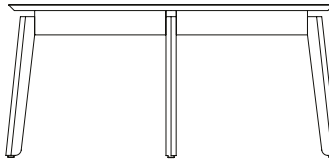

Area is a series of smaller tables that complement Fogia's other products well. The top appears to hover just above the legs which gives a lighter impression. The construction is honest and straightforward, with an artisan spirit. This speaks of classic design tradition with simple and clean Scandinavian lines.

MATERIAL

Toppskiva	Fanerad ask alt. ek
Ben	Massiv ask alt. ek

Tabletop	Veneered ash alt. oak
Legs	Solid ash alt. oak

SOFFBORD AREA WIDE LOW

COFFEE TABLE

MÅTT/MEASURES

Diameter 80 cm

Höjd/height 28 cm

SOFFBORD AREA WIDE TALL

COFFEE TABLE

MÅTT/MEASURES

Diameter 80 cm

Höjd/height 39 cm

LAMPBORD AREA

LAMP TABLE

MÅTT/MEASURES

Diameter 45 cm

Höjd/height 42 cm

TILLVAL

OPTIONS

BORD FINNS ATT TILLGÅ I FOGIAS STANDARDBETSER

TABLES ARE AVAILABLE IN FOGIAS STANDARD PREPARATION OF SURFACES