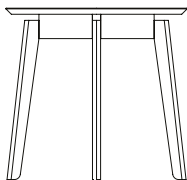

Area is a series of smaller tables that complement Fogia's other products well. The top appears to hover just above the legs which gives a lighter impression. The construction is honest and straightforward, with an artisan spirit. This speaks of classic design tradition with simple and clean Scandinavian lines.

MATERIAL

Toppskiva	Fanerad ask alt. ek
Ben	Massiv ask alt. ek

Tabletop	Veneered ash alt. oak
Legs	Solid ash alt. oak

SOFFBORD AREA WIDE LOW

COFFEE TABLE

MÅTT/MEASURES

Diameter 80 cm

Höjd/height 28 cm

SOFFBORD AREA WIDE TALL

COFFEE TABLE

MÅTT/MEASURES

Diameter 80 cm

Höjd/height 39 cm

LAMPBORD AREA

LAMP TABLE

MÅTT/MEASURES

Diameter 45 cm

Höjd/height 42 cm

TILLVAL

OPTIONS

BORD FINNS ATT TILLGÅ I FOGIAS STANDARDBETSER

TABLES ARE AVAILABLE IN FOGIAS STANDARD PREPARATION OF SURFACES