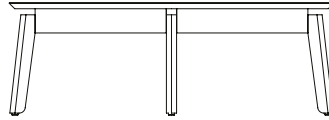

Area is a series of smaller tables that complement Fogia's other products well. The top appears to hover just above the legs which gives a lighter impression. The construction is honest and straightforward, with an artisan spirit. This speaks of classic design tradition with simple and clean Scandinavian lines.

MATERIAL

Toppskiva	Fanerad ask alt. ek
Ben	Massiv ask alt. ek

Tabletop	Veneered ash alt. oak
Legs	Solid ash alt. oak

SOFFBORD AREA WIDE LOW

COFFEE TABLE

MÅTT/MEASURES

Diameter 80 cm

Höjd/height 28 cm

SOFFBORD AREA WIDE TALL

COFFEE TABLE

MÅTT/MEASURES

Diameter 80 cm

Höjd/height 39 cm

LAMPBORD AREA

LAMP TABLE

MÅTT/MEASURES

Diameter 45 cm

Höjd/height 42 cm

TILLVAL

OPTIONS

BORD FINNS ATT TILLGÅ I FOGIAS STANDARDBETSER

TABLES ARE AVAILABLE IN FOGIAS STANDARD PREPARATION OF SURFACES