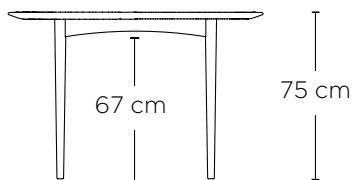

JARI DINING TABLE - Round

OEO STUDIO

2018

 BRDR. KRÜGER

Soft and subtle asymmetric shapes characterise JARI that seeks to reflect a simplified version of nature and create space for a sense of calmness. The JARI table series is a collection of tables with subtle, asymmetric, organic shapes that create a balance of their own.

DIMENSIONS

Length	Ø 120 cm
Height	75 cm
Export Box	122 x 122 x 85 cm
Weight (including box)	106 kg

WOODEN FRAME

	Waxed Oiled Oak
	Black Lacquered Ash
	Grey Lacquered Ash
	Blue Lacquered Ash

Notes:

- Available only for selected dealers.
- Approved for hotel / restaurant
(EN 15372: 2016, Test level 2 General)
- Shipped in wooden export box, if requested at extra cost.