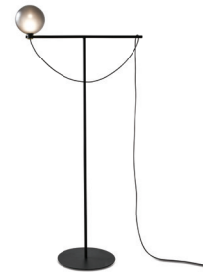

# Globe Floor Lamp

Designed by Emil Thorup

## Description

The rigorous and organic shape is what makes the Bauhaus inspired Globe Floor Lamp so interesting. The illusion of a balancing glass globe adds a poetic and magic feeling to the design, and the cord works as the organic element.

## Type

Ambient Floor Lamp

## Materials and Production Process

Black powder coated steel frame. Mouth blown grey glass globe with matte frosted finish.