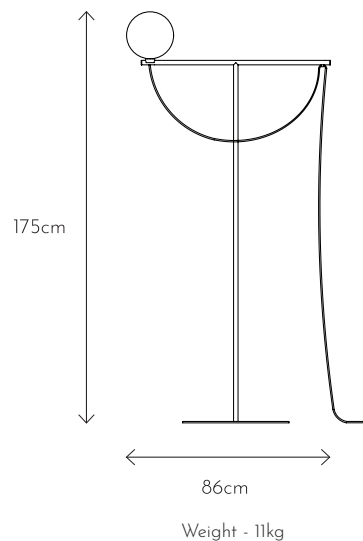

HANDVÄRK

HANDVÄRK ApS
Aarhusgade 136A Nordhavn Denmark 2150
info@handvark.com | www.handvark.com