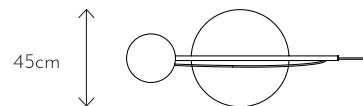

Glass Colour