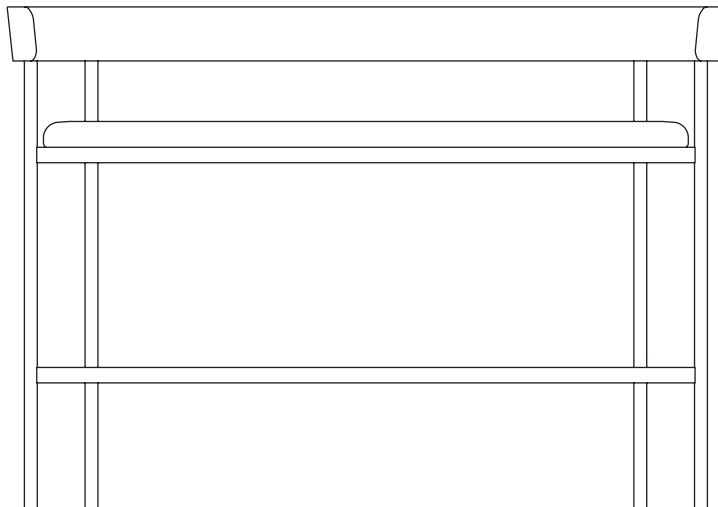

#### Dimensions

---

W 138 cm, D 46.5 cm,  
H 87 cm / 97 cm  
Seat height: 65 cm / 75 cm

#### Packaging measurements

---

W 152 cm, D 72 cm,  
H 92 cm (H87) / 102 cm (H97)