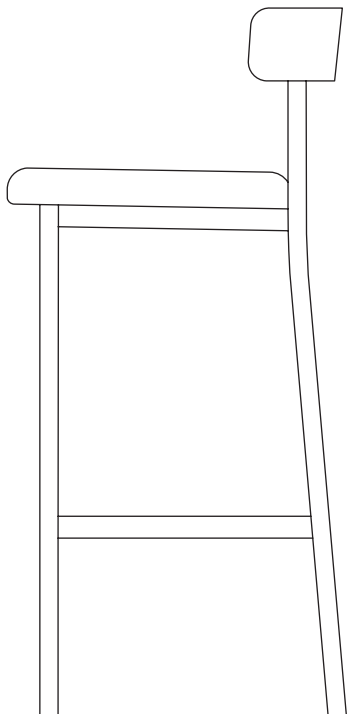

Description

The “Font” collection is a family of chairs, lounge chairs and barstools – available with or without armrests. The name of the collection refers to graphic fonts that inspire the varying thickness of the cushion and backrest: the chair is regular, the lounge chair is bold and the barstool is light.

Dimensions

W 47 cm, D 46.5 cm,
H 87 cm / 97 cm
Seat height: 65 cm / 75 cm

Weight

10 kg (H87)
11 kg (H97)

Packaging type

Assembled in box,
plastic bag.

Number of parcels

1

Packaging measurements

W 67 cm, D 57 cm,
H 97 cm (H87) / 107 cm (H97)

Packaging weight

11 kg (H87)
12 kg (H97)

Materials (frame)

- Powder-coated black metal (matt / glossy)
- Polished steel
- Customized colors (RAL)