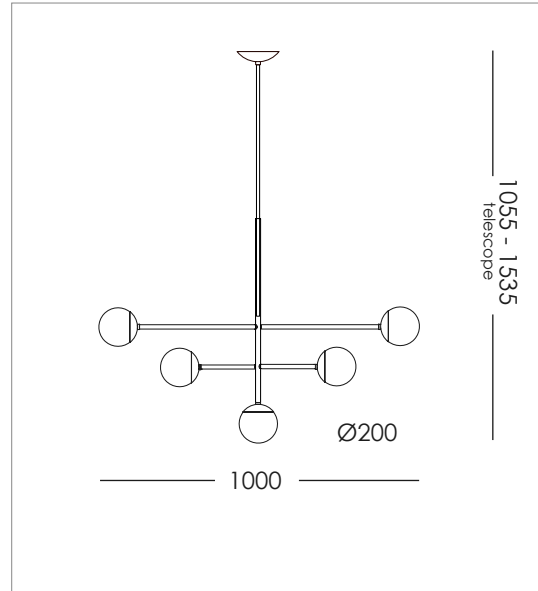

## DESIGN SPECIFICATIONS

<b>DIMENSIONS (mm)</b>	W 1000 x H 1055 - 1535 SHADE Ø 200
<b>WEIGHT (kg)</b>	-
<b>MATERIALS</b>	THE LAMP IS MADE FROM CLEAR LACQURED BRASS, STEEL OR POWDER COATED STEEL AND BLOWN GLASS.
<b>CORD (mm)</b>	NO
<b>ENVIRONMENT</b>	INDOOR
<b>DESIGN BY</b>	NICLAS HOFLIN
<b>DESIGN YEAR</b>	2018

## ELECTRICAL SPECIFICATIONS

<b>SWITCH</b>	NO
<b>BULB HOLDER</b>	E 27
<b>LIGHT SOURCE</b>	INCLUDED DIMMABLE
SMOKED GLASS 5 x 4 W	LED - 2200 K
BROWN GLASS 5 x 4 W	LED - 2200 K
OPAL GLASS 5 x 8,5 W	LED - 2700 K
<b>DIMMABLE</b>	YES
<b>MAX (W)</b>	50 W LED
<b>VOLTAGE</b>	230 / 240
<b>CLASS</b>	1
<b>IP</b>	20

## COLOURS

	BLACK / OPAL GLASS	ART.NO. 233520005
	BRONZE- COLOR/ OPAL GLASS	ART.NO. 233520223
	BLACK / SMOKED GLASS	ART.NO. 233520105
	BRASS/ OPAL GLASS	ART.NO. 233520001
	BRASS / BROWN GLASS	ART.NO. 233520201
	STEEL/ OPAL GLASS	ART.NO. 233520500