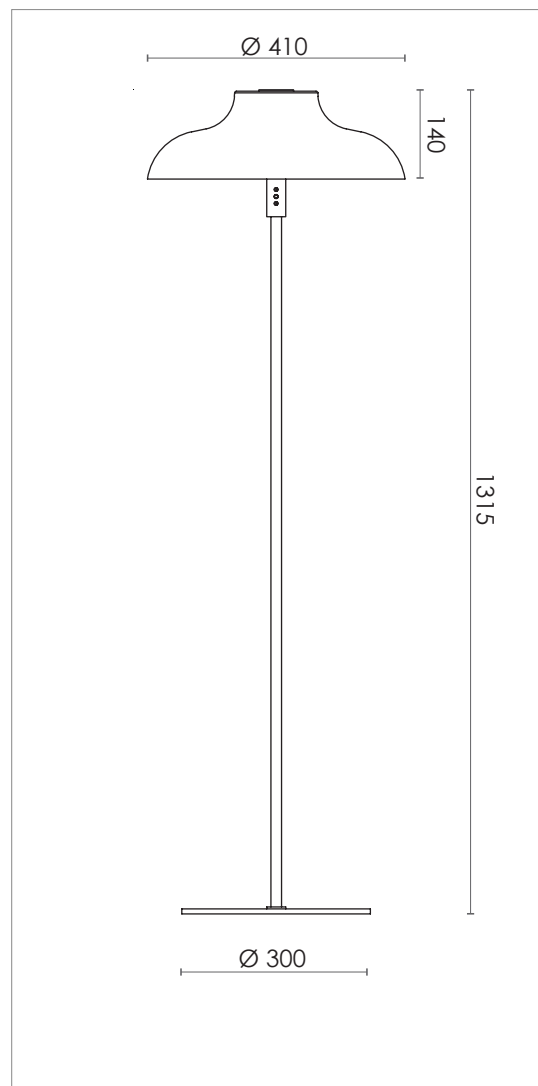

BOLERO FLOOR MEDIUM

DESIGN SPECIFICATIONS

DIMENSIONS (mm)	H 1315 x W Ø 410 - TABLE H 590
WEIGHT (kg)	6.5
MATERIALS	THE LAMP IS MADE FROM CLEAR LACQURED BRASS, STEEL OR POWDER COATED STEEL.
CORD (mm)	BLACK TEXTILE - L 2900
ENVIRONMENT	INDOOR
DESIGN BY	NICLAS HOFLIN
DESIGN YEAR	2008

ELECTRICAL SPECIFICATIONS

SWITCH	ON/OFF
BULB HOLDER	NO
LIGHT SOURCE	INTERGRATED 10 W DIMMABLE LED - 3000 K
DIMMABLE	YES
MAX (W)	10 W LED
VOLTAGE	230 / 240
CLASS	2
IP	20

COLOURS

	BLACK	ART.NO. 311316005
	BLACK/BRASS	ART.NO. 311315005
	WHITE/BRASS	ART.NO. 311315303
	UMBRA GREY/STEEL	ART.NO. 311315026