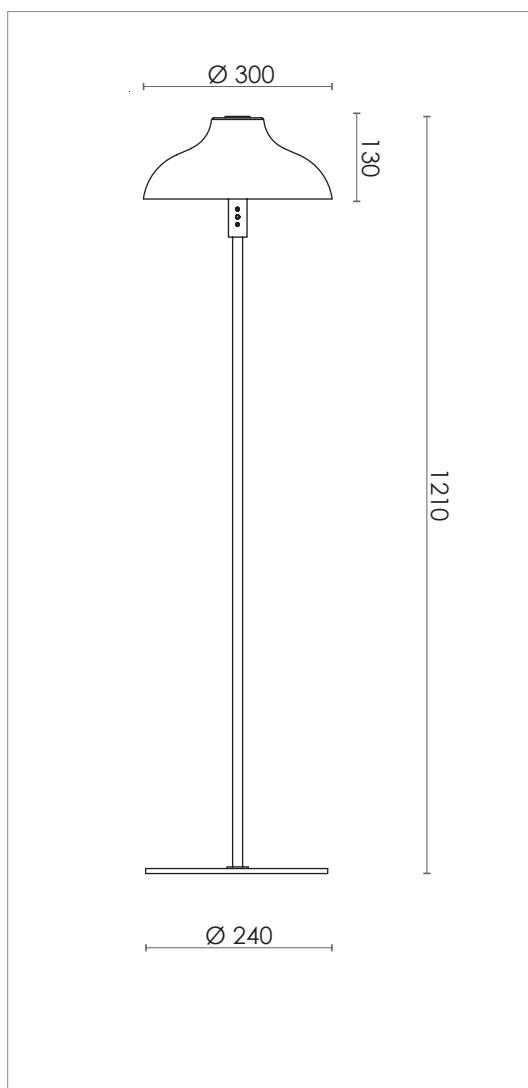

BOLERO FLOOR SMALL

DESIGN SPECIFICATIONS

DIMENSIONS (mm)	H 1210 x W Ø 300
WEIGHT (kg)	5
MATERIALS	THE LAMP IS MADE FROM CLEAR LACQURED BRASS, STEEL OR POWDER COATED STEEL.
CORD (mm)	BLACK TEXTILE - L 3100
ENVIRONMENT	INDOOR
DESIGN BY	NICLAS HOFLIN
DESIGN YEAR	2008

ELECTRICAL SPECIFICATIONS

SWITCH	ON/OFF
BULB HOLDER	NO
LIGHT SOURCE	INTERGRATED 10 W DIMMABLE LED - 3000 K
DIMMABLE	YES
MAX (W)	10 W LED
VOLTAGE	230 / 240
CLASS	2
IP	20

COLOURS

	BLACK	ART.NO. 311306005
	BLACK/BRASS	ART.NO. 311305005
	WHITE/BRASS	ART.NO. 311305303
	UMBRA GREY/STEEL	ART.NO. 311305026