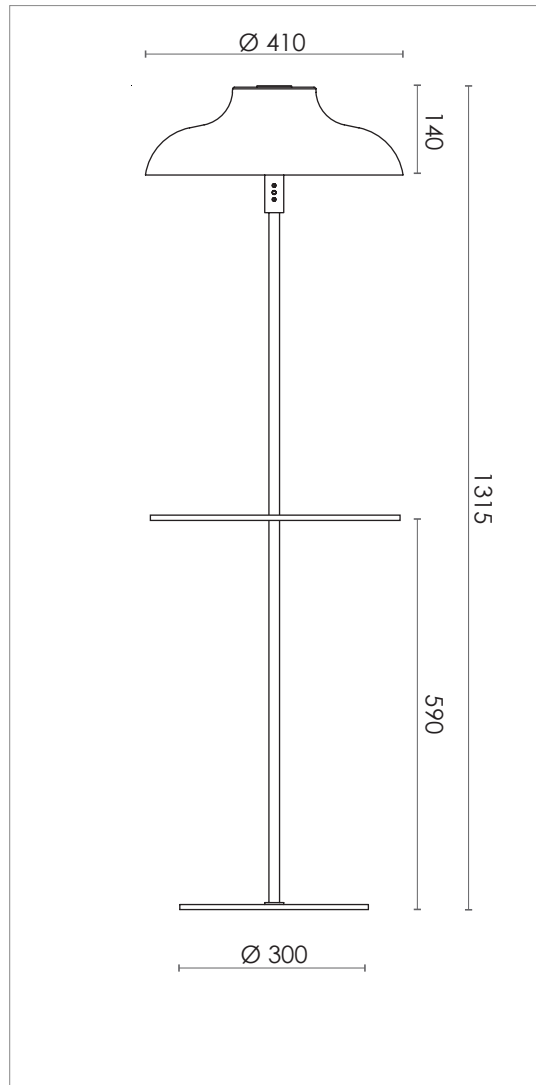

BOLERO FLOOR WITH TABLE

DESIGN SPECIFICATIONS

DIMENSIONS (mm)	H 1315 x W Ø 410 - TABLE H 590
WEIGHT (kg)	6.5
MATERIALS	THE LAMP IS MADE FROM POWDER COATED STEEL.
CORD (mm)	BLACK TEXTILE - L 2900
ENVIRONMENT	INDOOR
DESIGN BY	NICLAS HOFLIN
DESIGN YEAR	2008

ELECTRICAL SPECIFICATIONS

SWITCH	ON/OFF
BULB HOLDER	NO
LIGHT SOURCE	INTERGRATED 10 W DIMMABLE LED - 3000 K
DIMMABLE	YES
MAX (W)	10 W LED
VOLTAGE	230 / 240
CLASS	2
IP	20

COLOURS

BLACK

ART.NO. 311335005