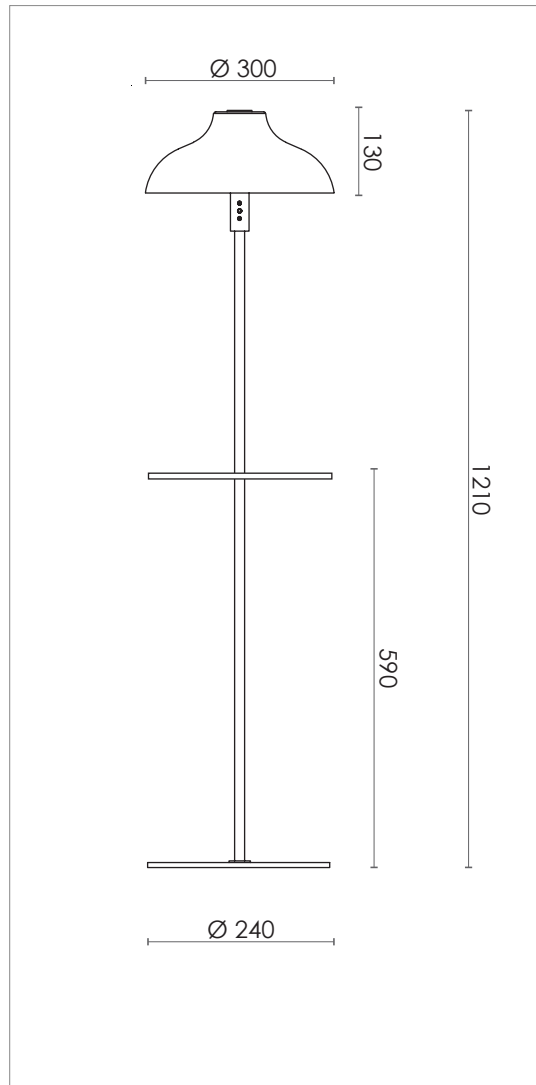

BOLERO FLOOR SMALL WITH TABLE

DESIGN SPECIFICATIONS

DIMENSIONS (mm)	H 1210 x W Ø 300 - TABLE H 590
WEIGHT (kg)	5.5
MATERIALS	THE LAMP IS MADE FROM POWDER COATED STEEL.
CORD (mm)	BLACK TEXTILE - L 3100
ENVIRONMENT	INDOOR
DESIGN BY	NICLAS HOFLIN
DESIGN YEAR	2008

ELECTRICAL SPECIFICATIONS

SWITCH	ON/OFF
BULB HOLDER	NO
LIGHT SOURCE	INTERGRATED 10 W DIMMABLE LED - 3000 K
DIMMABLE	YES
MAX (W)	10 W LED
VOLTAGE	230 / 240
CLASS	2
IP	20

COLOURS

ART.NO. 311325005