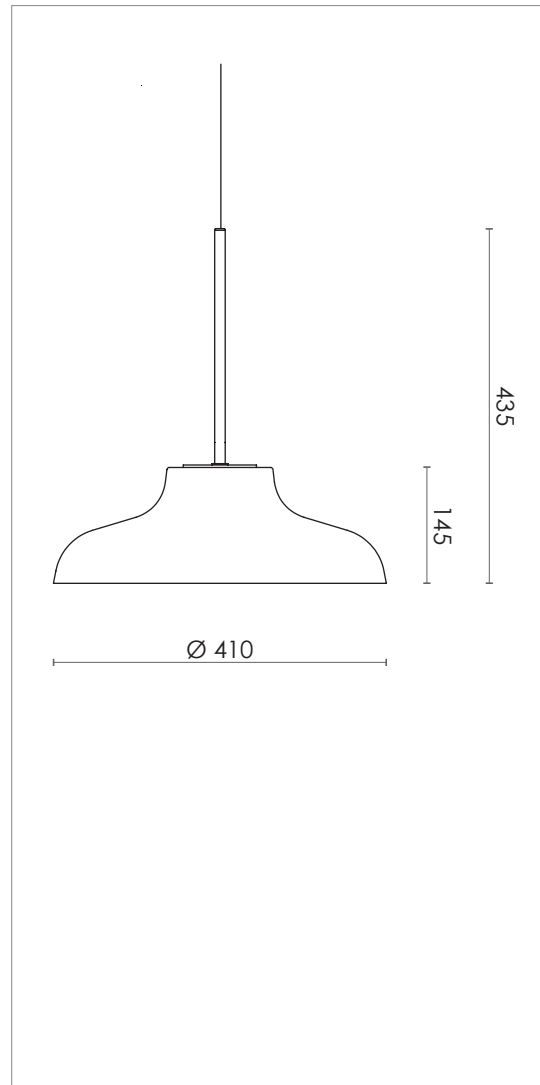

# BOLERO PENDANT MEDIUM

## DESIGN SPECIFICATIONS

<b>DIMENSIONS (mm)</b>	H 435 x W Ø 410
<b>WEIGHT (kg)</b>	3,5
<b>MATERIALS</b>	THE LAMP IS MADE FROM CLEAR LACQURED BRASS, STEEL OR POWDER COATED STEEL.
<b>CORD (mm)</b>	BLACK TEXTILE - L 3700
<b>ENVIRONMENT</b>	INDOOR
<b>DESIGN BY</b>	NICLAS HOFLIN
<b>DESIGN YEAR</b>	2008

## COLOURS

	<b>BLACK</b>	ART.NO. 311516005
	<b>STEEL</b>	ART.NO. 311515500
	<b>BLACK/BRASS</b>	ART.NO. 311515005
	<b>WHITE/BRASS</b>	ART.NO. 311515303
	<b>UMBRA GREY/STEEL</b>	ART.NO. 311515026