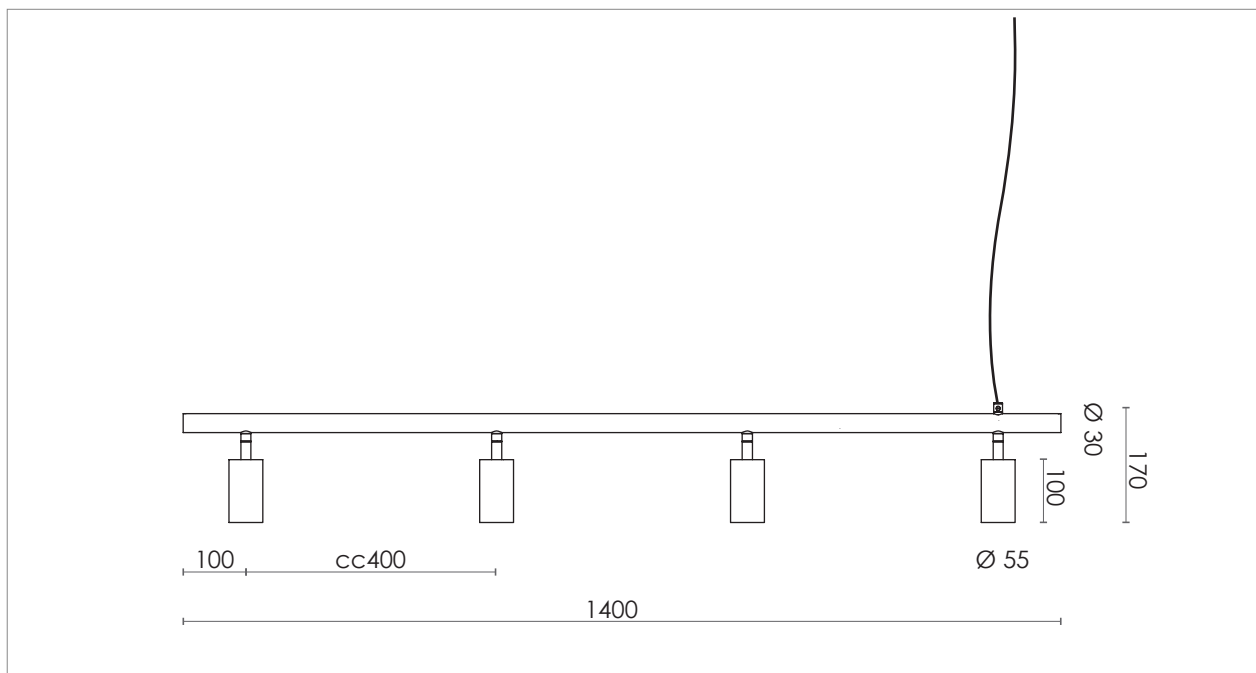

## DESIGN SPECIFICATIONS

<b>DIMENSIONS (mm)</b>	H 170 x W 1400 - SHADE Ø 55
<b>WEIGHT (kg)</b>	3,0
<b>MATERIALS</b>	THE LAMP IS MADE FROM CLEAR LACQURED BRASS, STEEL OR POWDER COATED STEEL
<b>CORD (mm)</b>	3800
<b>ENVIRONMENT</b>	INDOOR
<b>DESIGN BY</b>	NICLAS HOFLIN
<b>DESIGN YEAR</b>	2014

## ELECTRICAL SPECIFICATIONS

<b>SWITCH</b>	NO
<b>BULB HOLDER</b>	GU10
<b>LIGHT SOURCE</b>	INCLUDED 4 X 5 W DIMMABLE LED - 2700 K
<b>DIMMABLE</b>	YES
<b>MAX (W)</b>	32 W LED
<b>VOLTAGE</b>	230 / 240
<b>CLASS</b>	1
<b>IP</b>	20