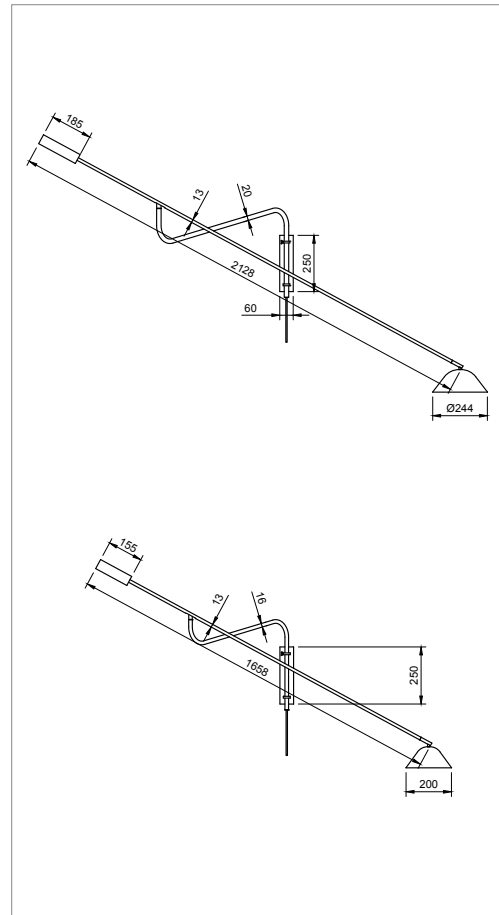

Cassis swing

DESIGN SPECIFICATIONS

DIMENSIONS (mm)	W 1658 / 2128
WEIGHT (kg)	xxx
MATERIALS	THE LAMP IS MADE FROM POWDER COATED STEEL.
CORD (mm)	BLACK TEXTILE - L 3000
ENVIRONMENT	INDOOR
DESIGN BY	NICLAS HOFLIN
DESIGN YEAR	2023

ELECTRICAL SPECIFICATIONS

SWITCH	YES
BULB HOLDER	NO
LIGHT SOURCE	INTEGRATED 12 W DIMMABLE LED - 2700 K
DIMMABLE	YES
MAX (W)	12 W LED
VOLTAGE	230 / 240 (LED DRIVER INCL.)
CLASS	2
IP	20

COLOURS

 **BLACK
BLACK LARGE**

ART.NO. 630202005
ART.NO. 630201005

 **PINK
PINK LARGE**

ART.NO. 630202029
ART.NO. 630201029

 **WHITE
WHITE LARGE**

ART.NO. 630202002
ART.NO. 630201002

 **OCEAN BLUE
OCEAN BLUE LARGE**

ART.NO. 630202025
ART.NO. 630201025

 **SIGNAL RED
SIGNAL RED LARGE**

ART.NO. 630202009
ART.NO. 630201009

 **YELLOW
YELLOW LARGE**

ART.NO. 630202017
ART.NO. 630201017