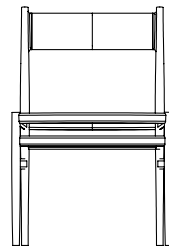

ARV CHAIR - WITHOUT ARMREST

BRDR. KRÜGER

STUDIO DAVID THULSTRUP

2018