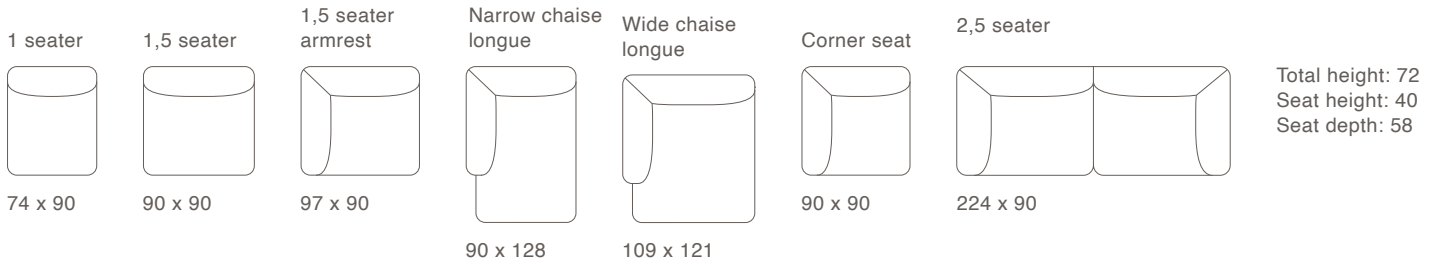

Retreat

SECTIONS All parts can be mirrored