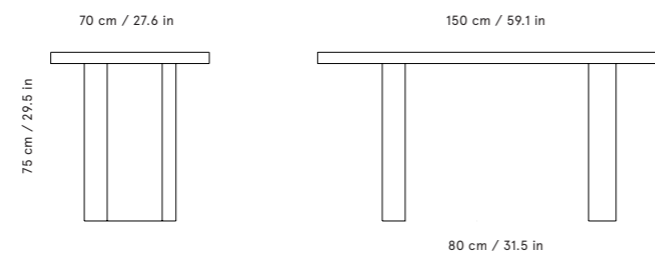

**OPTIONS** VENEER TOPS  
FENIX LAMINATE TOPS

**FINISHES**

**DIMENSIONS**

cm H 75 / W 150 / D 70 cm  
in H 29.5 / W 59.1 / D 27.6 in

cm / in Leg room 80 / 31.5

**DOWNLOADS,  
CARE &  
MAINTENANCE**

Please download images, 2D & 3D files, instructions & presentations at [friendsfounders.com](https://www.friendsfounders.com) / THE ARCHIVE