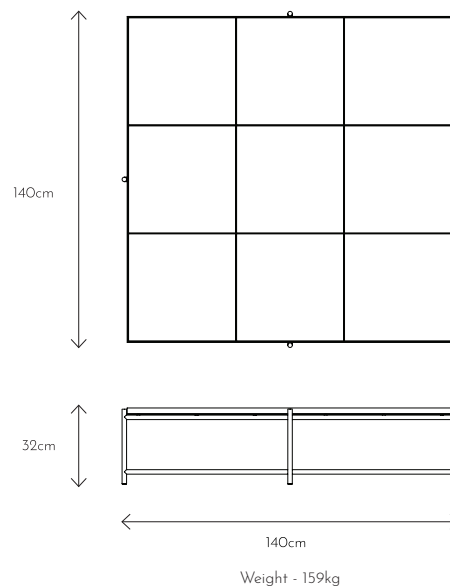

Frame Options

HANDVÄRK

HANDVÄRK ApS

Aarhusgade 136A Nordhavn Denmark 2150

info@handvark.com | www.handvark.com