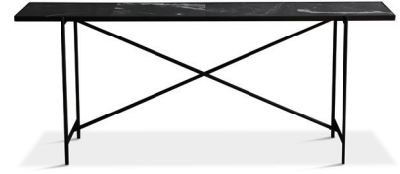

Console

Designed by Emil Thorup

Description

The sleek and slim Console works perfectly in anything from a hallway to your living room. A tasteful piece that adds old world elegance to any home. The Console comes in four different marble options.

Designer & Year

Emil Thorup 2015

Type

Console

Use

Indoor

Country of Production

Lithuania

Pre assembled

No

Materials and Production Process

TIG and MIG welded steel tubes and sheet with powder coat finish suitable for outdoor use. Optional solid brass details that will age naturally over time. Plastic Glides. Natural marble tiles with honed or polished finish.