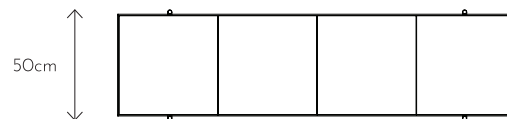

Frame Options