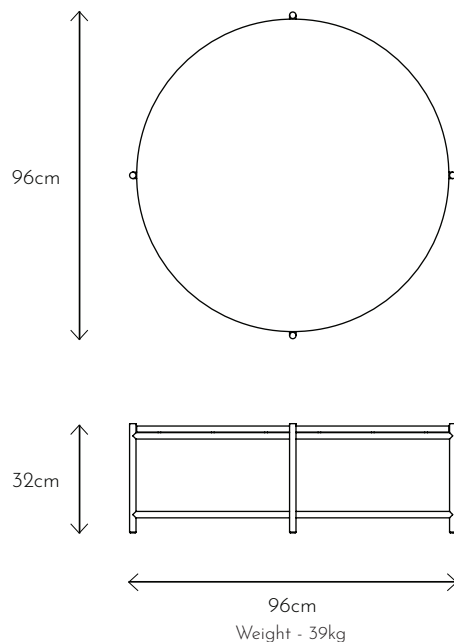

Coffee Table 90 Round

Designed by Emil Thorup

Description

The large and low coffee table serves as an ultra-modern version of the classic round coffee table. With one large piece of marble mounted in a slender metal frame, this table is a timeless piece.

Designer & Year

Emil Thorup 2020

Type

Coffee Table

Use

Indoor

Country of Production

Lithuania

Pre assembled

No

Materials and Production Process

TIG and MIG welded steel tubes with powder coat finish. Plastic Glides. Solid marble plate with honed finish.

Delivery

2 Packages

Total Gross Weight: 42 kg

Total Volume: 0.35 m³

Warranty: Standard (See T&Cs)

Custom

Frame colour change upon request

Care and Maintenance

Please visit handvark.com to find full care instructions for all materials.

Marble Options

Frame Options

HANDVÄRK

HANDVÄRK ApS
Aarhusgade 136A Nordhavn Denmark 2150
info@handvark.com | www.handvark.com