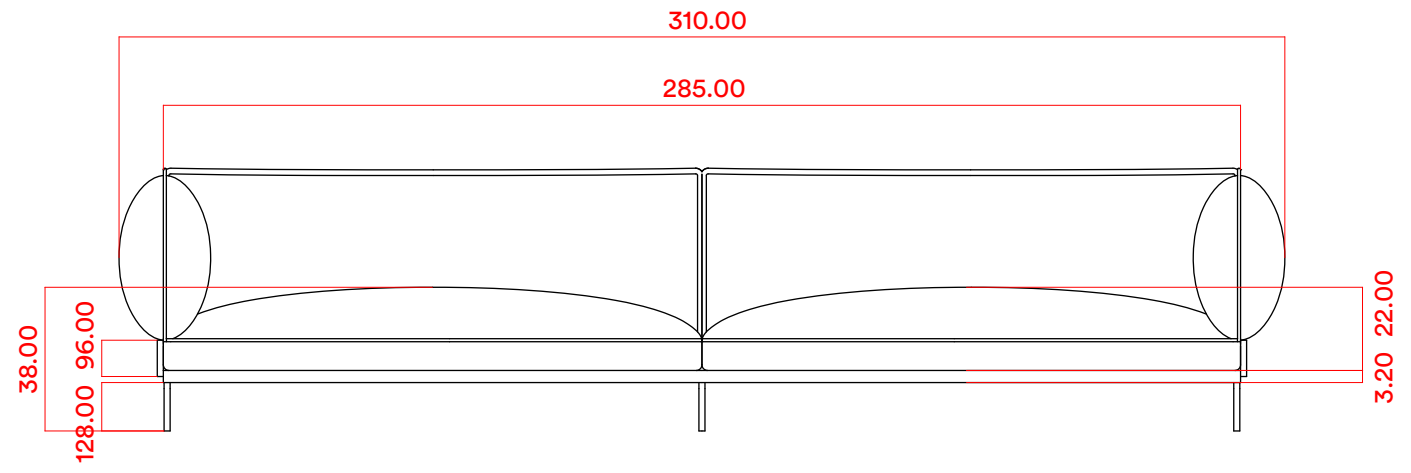

COMPOSITION

**The lateral wooden panel gives a strong character to the sofa,  
as well as covering the reclining system for armrest and backrest**

**WOODEN STRUCTURE DETAIL**

**When two elements are put near each other the wooden panel create an interesting detail, while the legs are almost aligned.**

3 SEATER 2 CUSHIONS - DIMENSION

3 SEATER 3 CUSHIONS - DIMENSION

1 SEATER - DIMENSION

**FOGIA.**