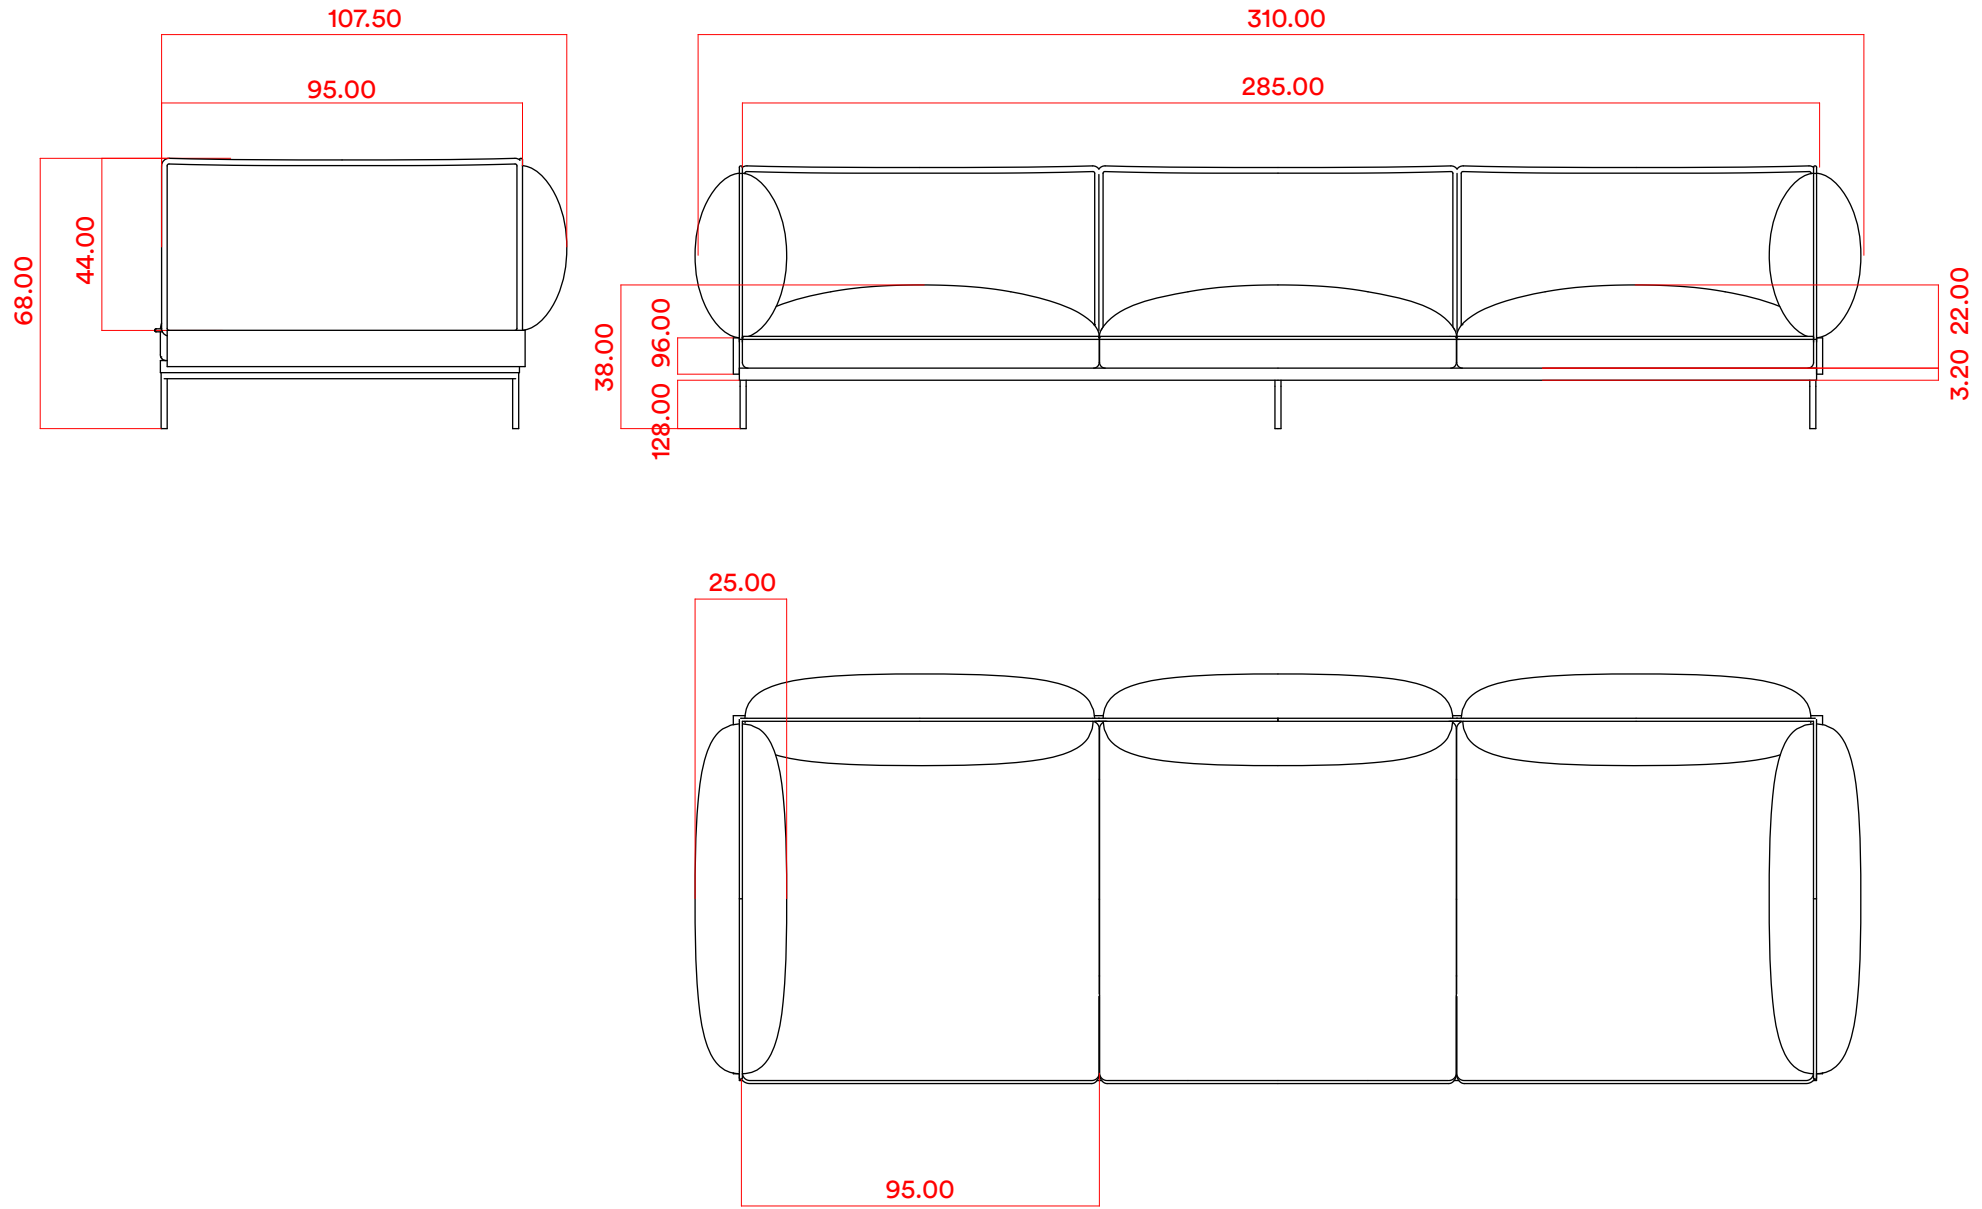

COMPOSITION

**The lateral wooden panel gives a strong character to the sofa,  
as well as covering the reclining system for armrest and backrest**

**WOODEN STRUCTURE DETAIL**

**When two elements are put near each other the wooden panel create an interesting detail, while the legs are almost aligned.**

3 SEATER 2 CUSHIONS - DIMENSION

3 SEATER 3 CUSHIONS - DIMENSION

1 SEATER - DIMENSION

**FOGIA.**