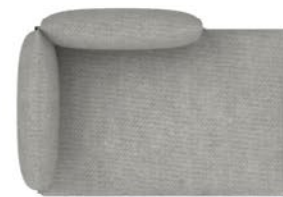

# Jord

---

LUCA NICHETTO

3 SEATER SOFA

2 SEATER

3 SEATER SOFAS

2 / 1.5 / 1 SEATER SOFAS

**3 seater 2 cushions**

**2 seater**

**1.5 seater (L+R)**

**1 seater**

**3 seater 3 cushions**

**2 seater 1 armrest (L+R)**

**1.5 seater  
small backrest (L+R)**

**1 seater  
1 armrest (L+R)**

**3 seater 1 armrest (L+R)**

**Wide pouf**

**Small Pouf**

**3 seater + table (L+R)**

**1 seater + table (L+R)**

**Small pouf + table (L+R)**

RECLINING ARMREST POSITIONS

2 SEATER + TABLE

1 SEATER + TABLE