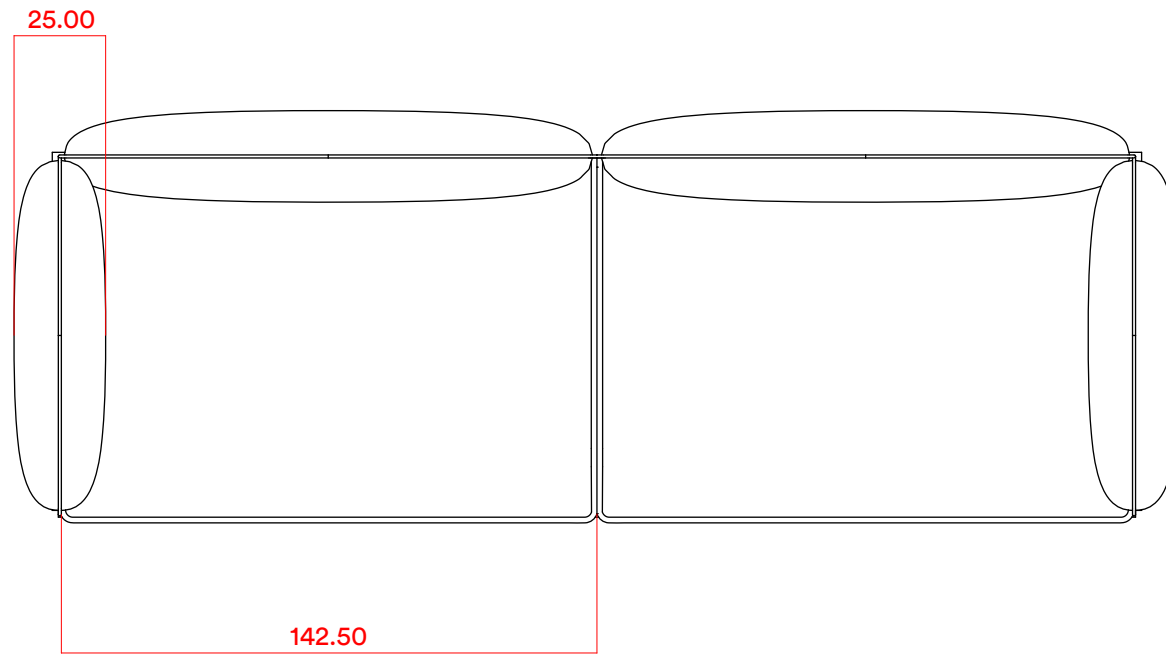

COMPOSITION

**The lateral wooden panel gives a strong character to the sofa,  
as well as covering the reclining system for armrest and backrest**

**WOODEN STRUCTURE DETAIL**

**When two elements are put near each other the wooden panel create an interesting detail, while the legs are almost aligned.**

3 SEATER 2 CUSHIONS - DIMENSION

3 SEATER 3 CUSHIONS - DIMENSION

1 SEATER - DIMENSION

**FOGIA.**