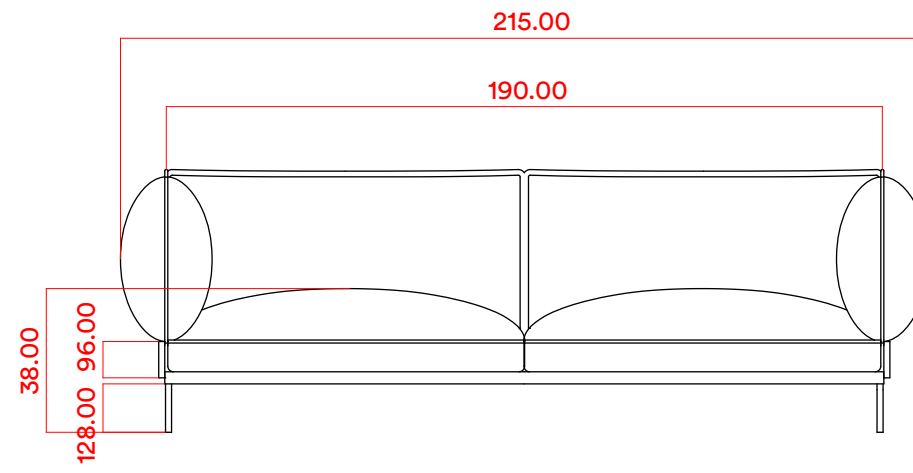

COMPOSITION

**The lateral wooden panel gives a strong character to the sofa,  
as well as covering the reclining system for armrest and backrest**

**WOODEN STRUCTURE DETAIL**

**When two elements are put near each other the wooden panel create an interesting detail, while the legs are almost aligned.**

3 SEATER 2 CUSHIONS - DIMENSION

3 SEATER 3 CUSHIONS - DIMENSION

1 SEATER - DIMENSION

**FOGIA.**