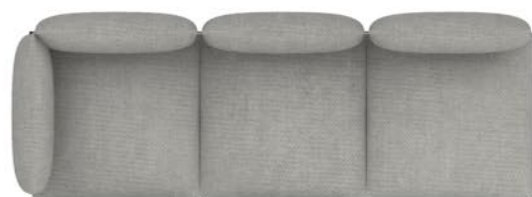

# Jord

---

LUCA NICHETTO

3 SEATER SOFA

2 SEATER

3 SEATER SOFAS

2 / 1.5 / 1 SEATER SOFAS

**3 seater 2 cushions**

**2 seater**

**1.5 seater (L+R)**

**1 seater**

**3 seater 3 cushions**

**2 seater 1 armrest (L+R)**

**1.5 seater  
small backrest (L+R)**

**1 seater  
1 armrest (L+R)**

**3 seater 1 armrest (L+R)**

**Wide pouf**

**Small Pouf**

**3 seater + table (L+R)**

**1 seater + table (L+R)**

**Small pouf + table (L+R)**

RECLINING ARMREST POSITIONS

2 SEATER + TABLE

1 SEATER + TABLE

COMPOSITION

**The lateral wooden panel gives a strong character to the sofa,  
as well as covering the reclining system for armrest and backrest**

**WOODEN STRUCTURE DETAIL**

**When two elements are put near each other the wooden panel create an interesting detail, while the legs are almost aligned.**