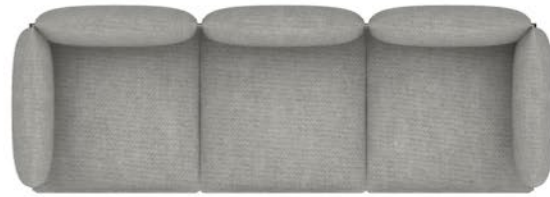

SOFA SYSTEM

Jord

---

LUCA NICHETTO

**FOGIA.**

# Jord

---

LUCA NICHETTO

3 SEATER SOFA

2 SEATER

3 SEATER SOFAS

2 / 1.5 / 1 SEATER SOFAS

**3 seater 2 cushions**

**2 seater**

**1.5 seater (L+R)**

**1 seater**

**3 seater 3 cushions**

**2 seater 1 armrest (L+R)**

**1.5 seater  
small backrest (L+R)**

**1 seater  
1 armrest (L+R)**

**3 seater 1 armrest (L+R)**

COMPOSITION

**The lateral wooden panel gives a strong character to the sofa,  
as well as covering the reclining system for armrest and backrest**

**WOODEN STRUCTURE DETAIL**

**When two elements are put near each other the wooden panel create an interesting detail, while the legs are almost aligned.**