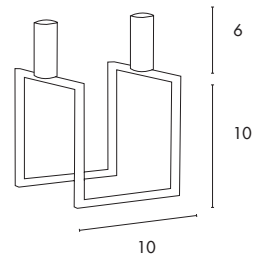

by lassen.
COPENHAGEN

LINE
~

Mogens Lassen designed throughout his entire life, and he could never stop working on pieces he had already completed. In 1983 he reapproached his geometric candleholders, and the result was Line, whose shape was conceived through a mathematical formula. The two candleholders form a single line, and the architectural look fits perfectly with contemporary minimalism.

DESIGN
Mogens Lassen 1983

MATERIAL
Lacquered steel, nickel-plated steel, copper-plated steel
or brass-plated steel

COLOUR

BY LASSEN
HOLBERGSGADE 20
1057 COPENHAGEN K
DENMARK

+45 3616 8000
INFO@BYLASSEN.COM