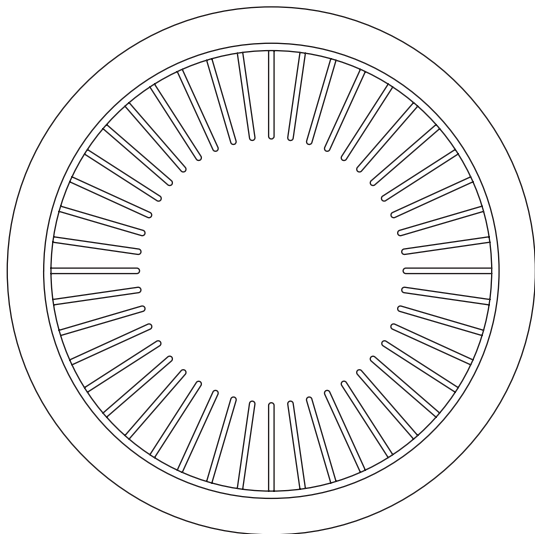

Description

A light minimalist side table that complements the Angel stool. The bearing structure, made of steel rods, is visible through the tempered glass top making the table light and elegant. The tabletop is neatly integrated into the metal structure to produce a seamless piece.

Dimensions

Ø 45 cm, H 42 cm

Weight

11 kg

Packaging type

Disassembled in box,
plastic bag.

Number of parcels

2

Packaging measurements

Table top:
W 64 cm, D 64 cm, H 8 cm

Structure:
W 52 cm, D 52 cm, H 45 cm

Packaging weight

Tabletop: 7 kg
Structure: 6.5 kg

Materials

Table top:

- Clear Glass
- Anthracite Glass