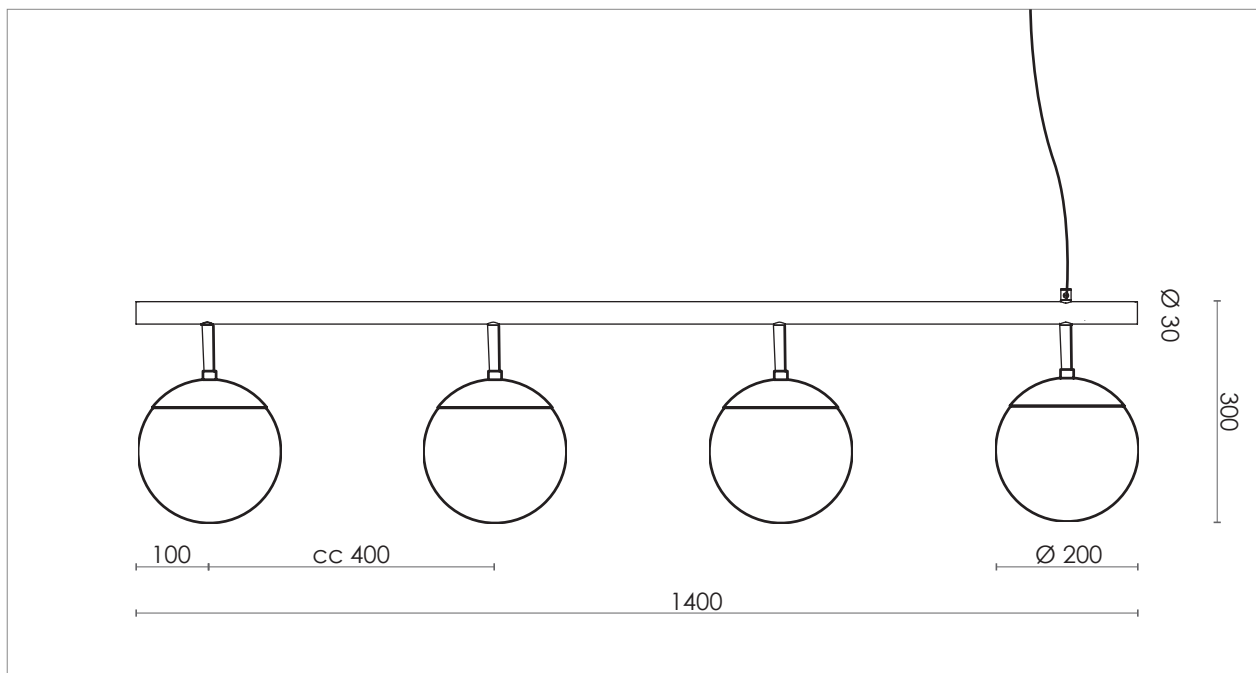

## DESIGN SPECIFICATIONS

<b>DIMENSIONS (mm)</b>	H 300 x W 1800 - SHADE Ø 200
<b>WEIGHT (kg)</b>	4,5
<b>MATERIALS</b>	THE LAMP IS MADE FROM GLASS CLEAR LACQURED BRASS STEEL OR POWDER COATED STEEL
<b>CORD (mm)</b>	3800
<b>ENVIRONMENT</b>	INDOOR
<b>DESIGN BY</b>	NICLAS HOFLIN
<b>DESIGN YEAR</b>	2018

## ELECTRICAL SPECIFICATIONS

<b>SWITCH</b>	NO
<b>BULB HOLDER</b>	E 27
<b>LIGHT SOURCE</b>	INCLUDED DIMMABLE SMOKED GLASS 4 x 4 W LED - 2200 K BROWN GLASS 4 x 4 W LED - 2200 K OPAL GLASS 4 x 8,5 W LED - 2700 K
<b>DIMMABLE</b>	YES
<b>MAX (W)</b>	40 W LED
<b>VOLTAGE</b>	230 / 240
<b>CLASS</b>	1
<b>IP</b>	20