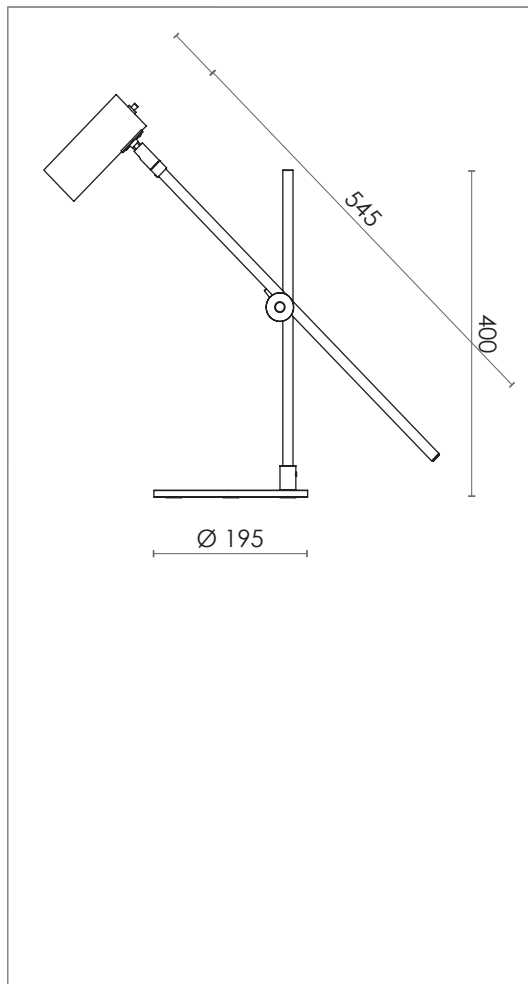

## DESIGN SPECIFICATIONS

<b>DIMENSIONS (mm)</b>	H 400 x ADJUSTABLE ARM 500 SHADE Ø 55 - BASE Ø 195
<b>WEIGHT (kg)</b>	3
<b>MATERIALS</b>	THE LAMP IS MADE FROM CLEAR LACQURED BRASS, STEEL OR POWDER COATED STEEL.
<b>CORD (mm)</b>	BLACK TEXTILE - L 2300
<b>ENVIRONMENT</b>	INDOOR
<b>DESIGN BY</b>	NICLAS HOFLIN
<b>DESIGN YEAR</b>	2013

## ELECTRICAL SPECIFICATIONS

<b>SWITCH</b>	ON/OFF
<b>BULB HOLDER</b>	GU10
<b>LIGHT SOURCE</b>	INCLUDED 4 W LED - 2700 K
<b>DIMMABLE</b>	YES
<b>MAX (W)</b>	6 W LED
<b>VOLTAGE</b>	230 / 240
<b>CLASS</b>	2
<b>IP</b>	20